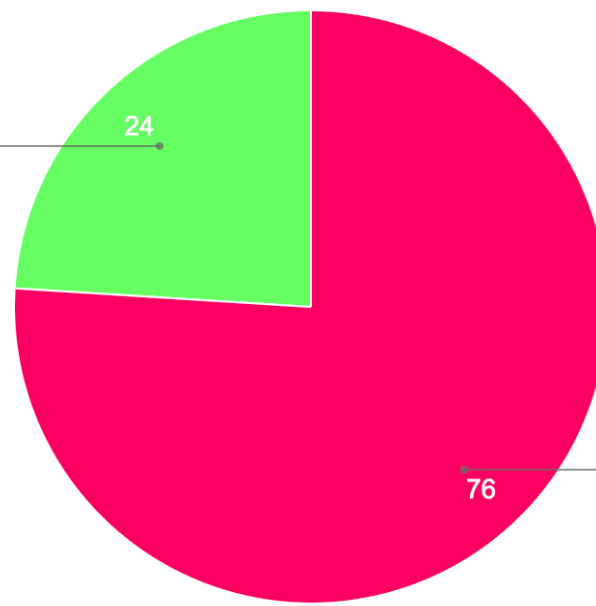

# Does your vote matter?

# Not Voting IS Voting

Age 18-24  
Nonvoters  
49%

Age 18-24  
Voters  
51%

Age 65-74  
Nonvoters  
24%

Age 65-74  
Voters  
76%

# Who can vote in WA?

- U.S. citizen
- 18 or over on election day
- Not a current felon
- Washington resident