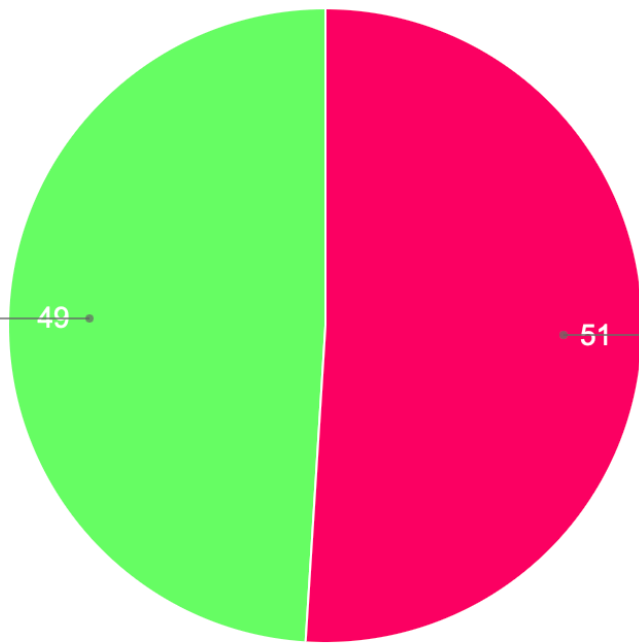

# Does your vote matter?

# Not Voting IS Voting

Age 18-24  
Nonvoters  
49%

Age 18-24  
Voters  
51%

Age 65-74  
Nonvoters  
24%

Age 65-74  
Voters  
76%